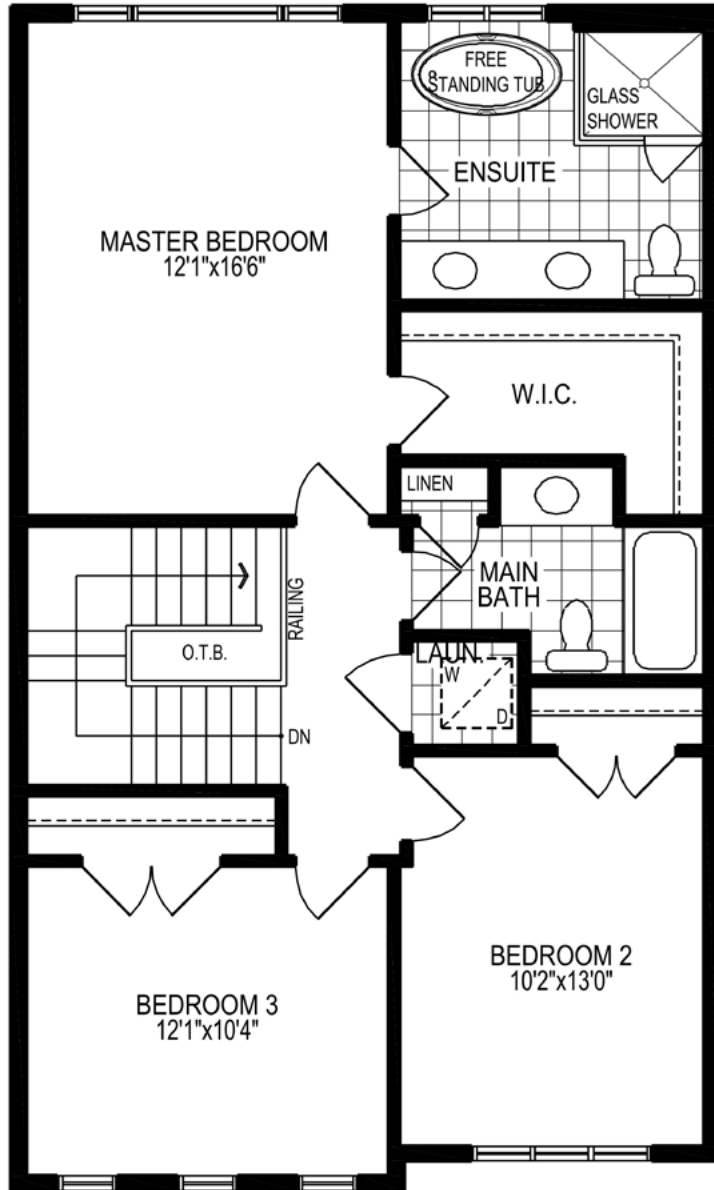

FLOOR PLANS

The Kawartha
Starting from:
\$899,990

Main Level
1642-1708 sq. ft

*Multiple Elevations and Minor
Floor Plan Variations Available*

FLOOR PLANS

The Kawartha
Starting from:
\$899,990

Upper Level
1642-1708 sq. ft

*Multiple Elevations and Minor
Floor Plan Variations Available*

FLOOR PLANS

The Kawartha
Starting from:
\$899,990

Lower Level
1642-1708 sq. ft

*Multiple Elevations and Minor
Floor Plan Variations Available*