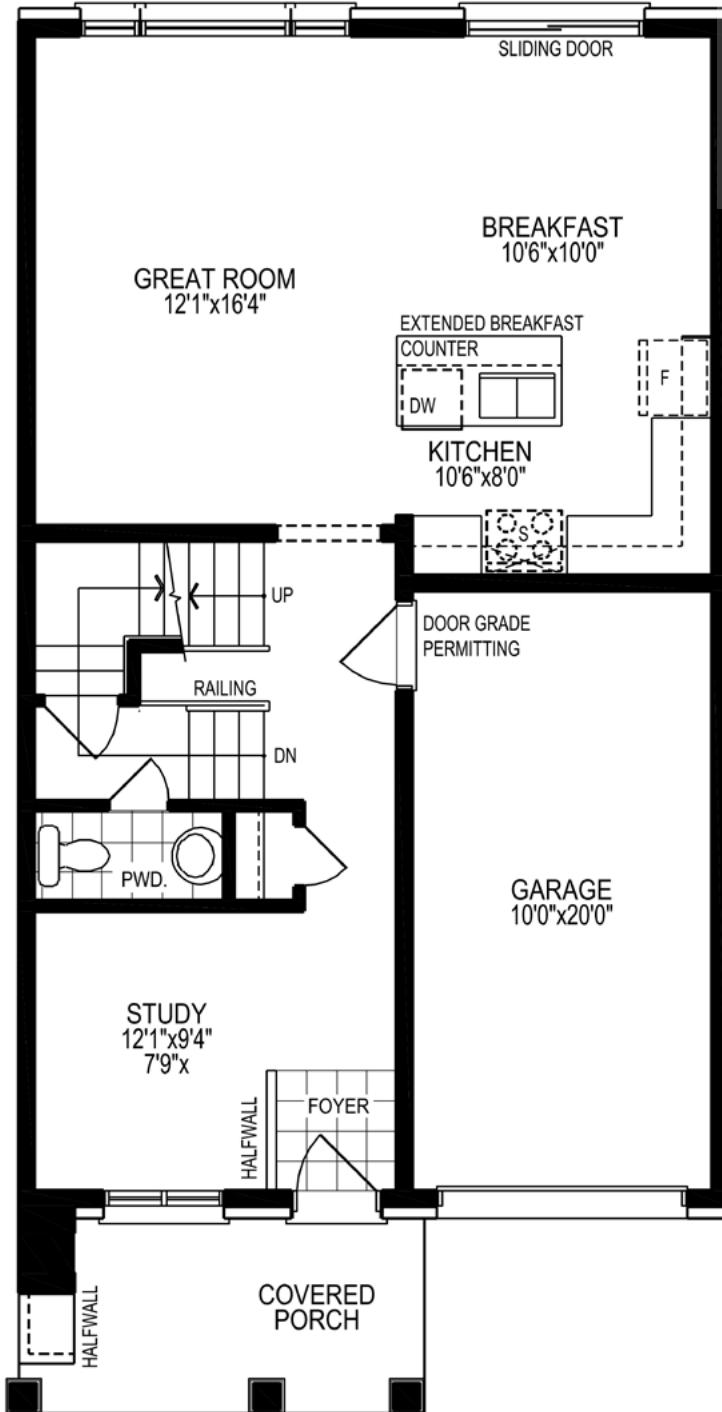

FLOOR PLANS

The Kawartha
Starting from:
\$899,990

Main Level
1642-1708 sq. ft

*Multiple Elevations and Minor
Floor Plan Variations Available*

FLOOR PLANS

The Kawartha
Starting from:
\$899,990

Upper Level
1642-1708 sq. ft

*Multiple Elevations and Minor
Floor Plan Variations Available*

FLOOR PLANS

The Kawartha
Starting from:
\$899,990

Lower Level
1642-1708 sq. ft

*Multiple Elevations and Minor
Floor Plan Variations Available*